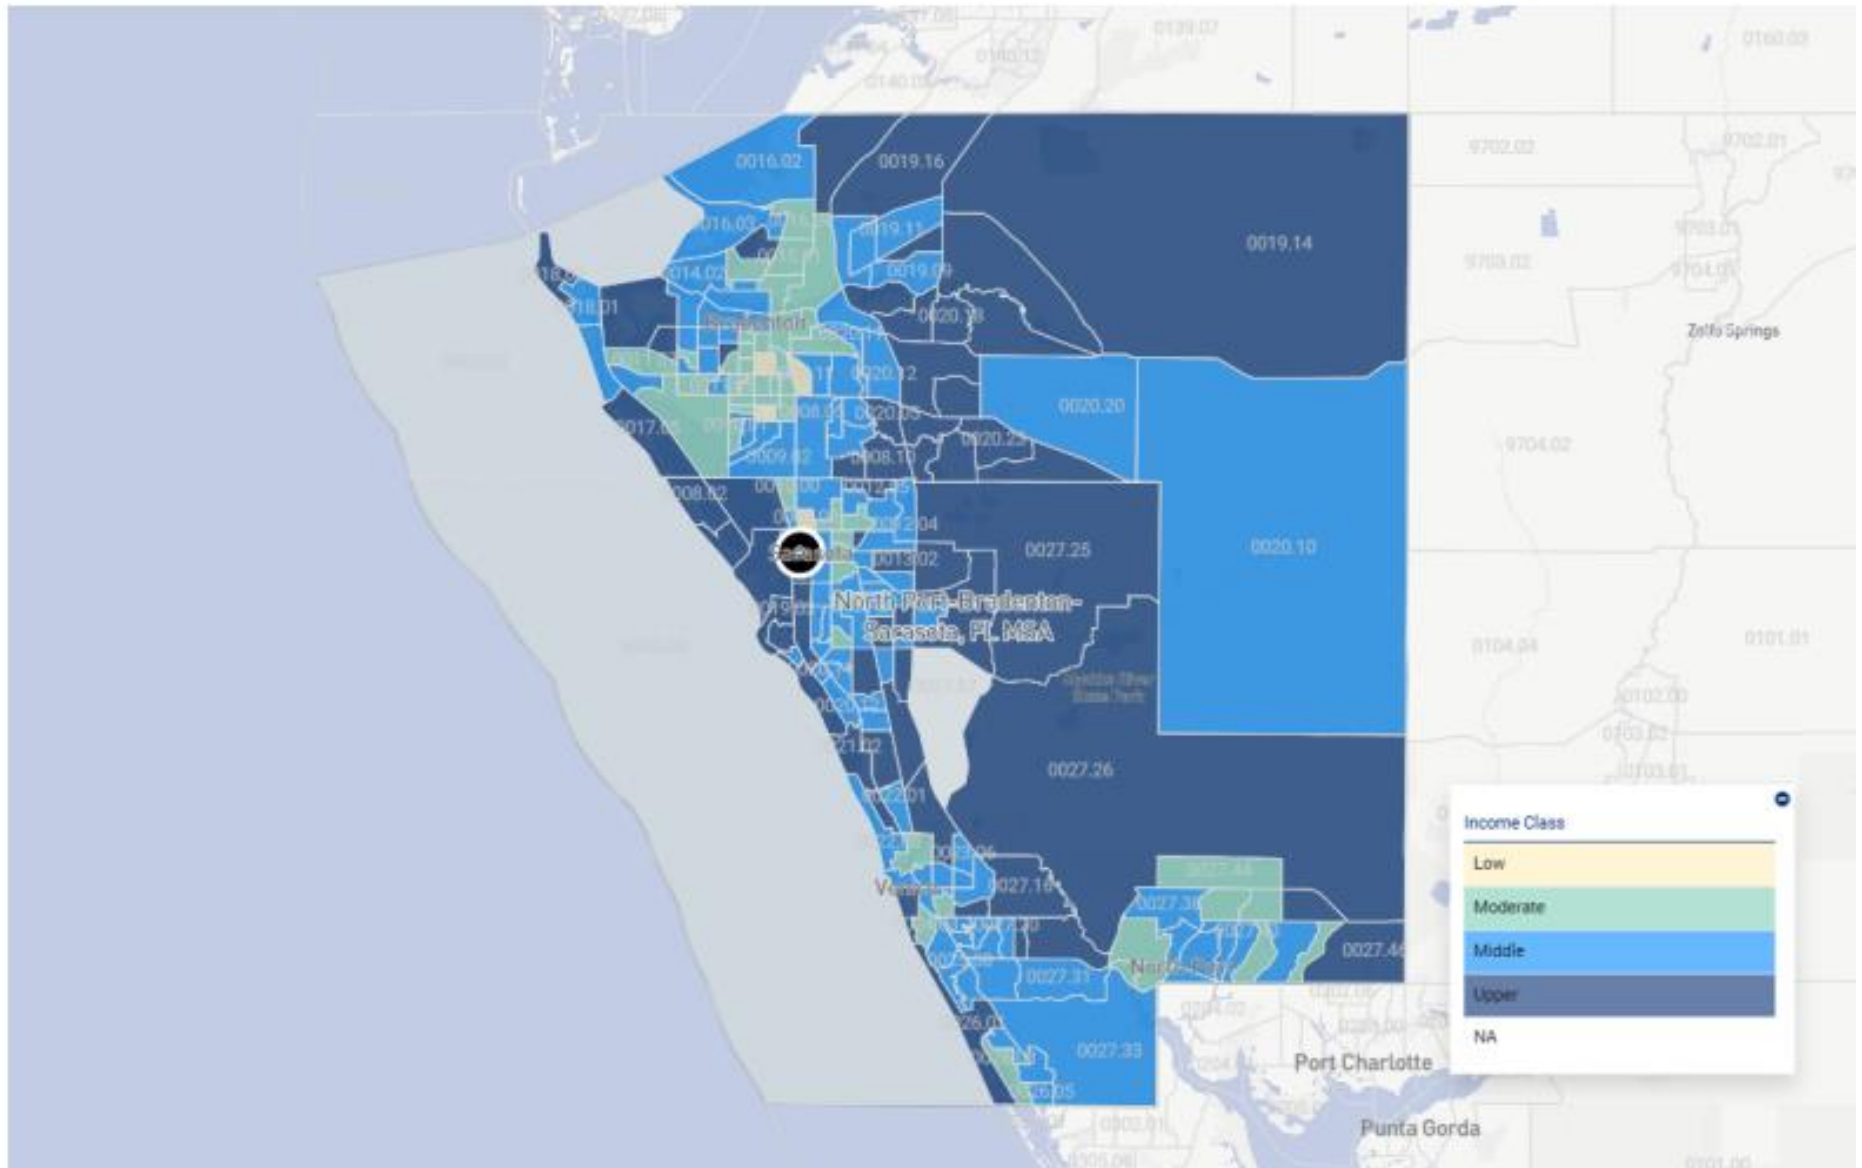

# Assessment Area: CRESTVIEW-FORT WALTON BEACH-DESTIN, FL MSA

# Assessment Area: 370 MIAMI-PORT ST. LUCIE-FORT LAUDERDALE CSA

# Assessment Area: NAPLES-MARCO ISLAND, FL MSA

# Assessment Area: NORTH PORT-BRADENTON-SARASOTA, FL MSA