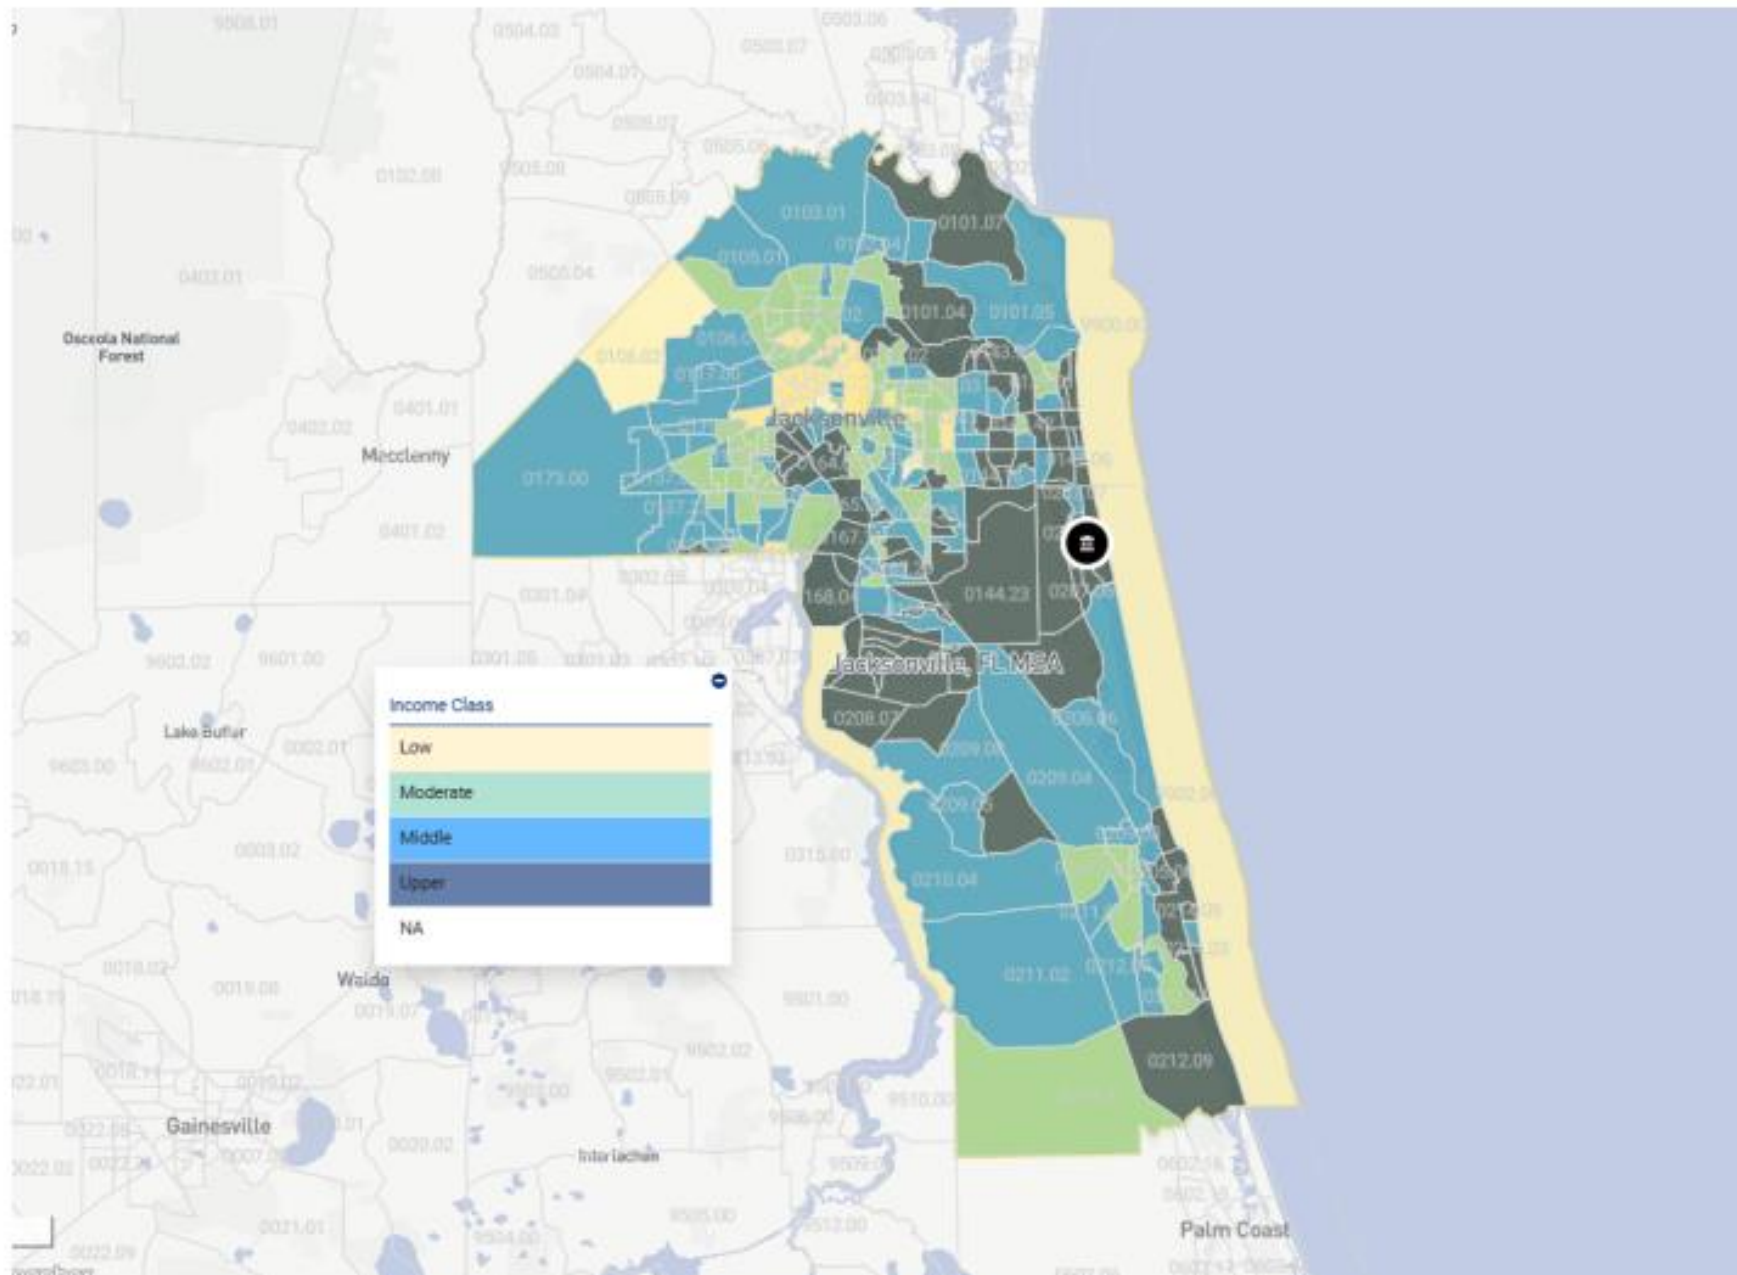

# Assessment Area: CRESTVIEW-FORT WALTON BEACH-DESTIN, FL MSA

# Assessment Area: JACKSONVILLE, FL MSA

# Assessment Area: 370 MIAMI-PORT ST. LUCIE-FORT LAUDERDALE CSA

# Assessment Area: NORTH PORT-BRADENTON-SARASOTA, FL MSA