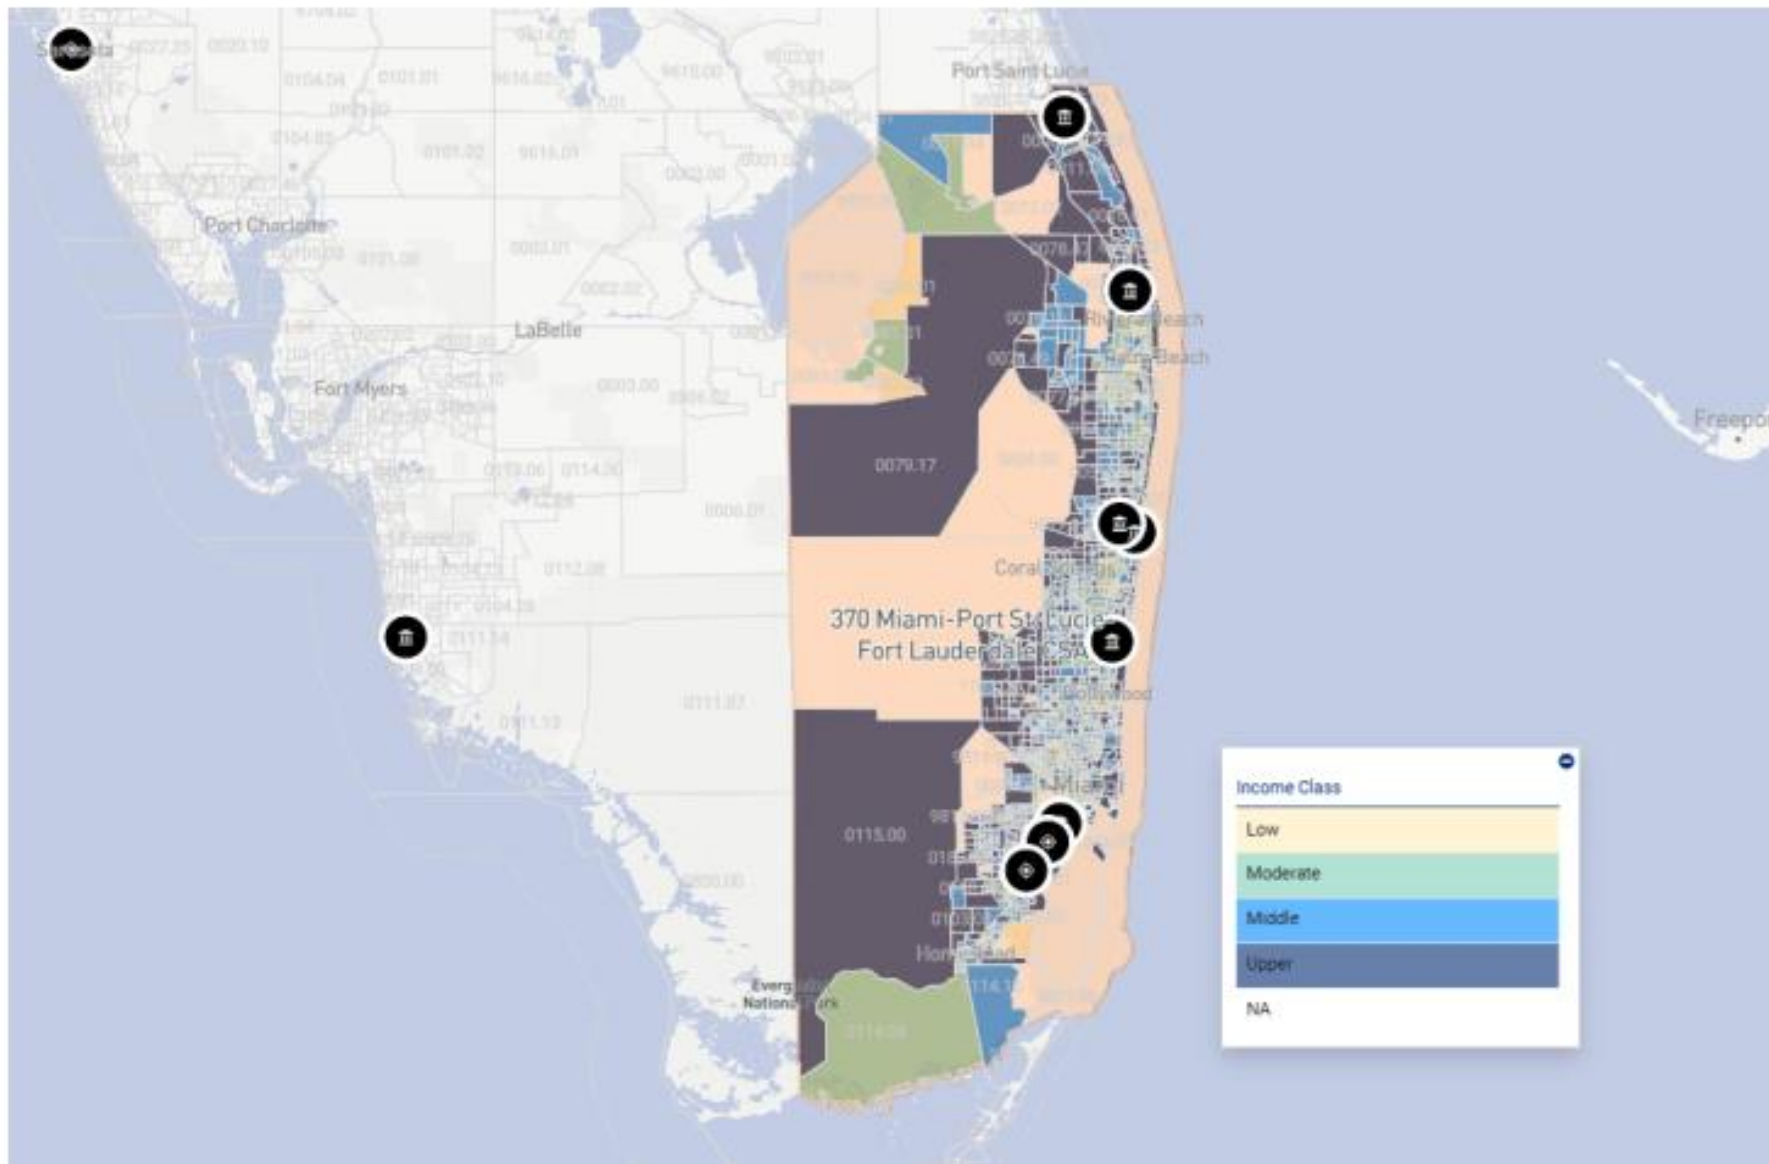

# Assessment Area: CRESTVIEW-FORT WALTON BEACH-DESTIN, FL MSA

# Assessment Area: JACKSONVILLE, FL MSA

# Assessment Area: 370 MIAMI-PORT ST. LUCIE-FORT LAUDERDALE CSA

# Assessment Area: NORTH PORT-BRADENTON-SARASOTA, FL MSA