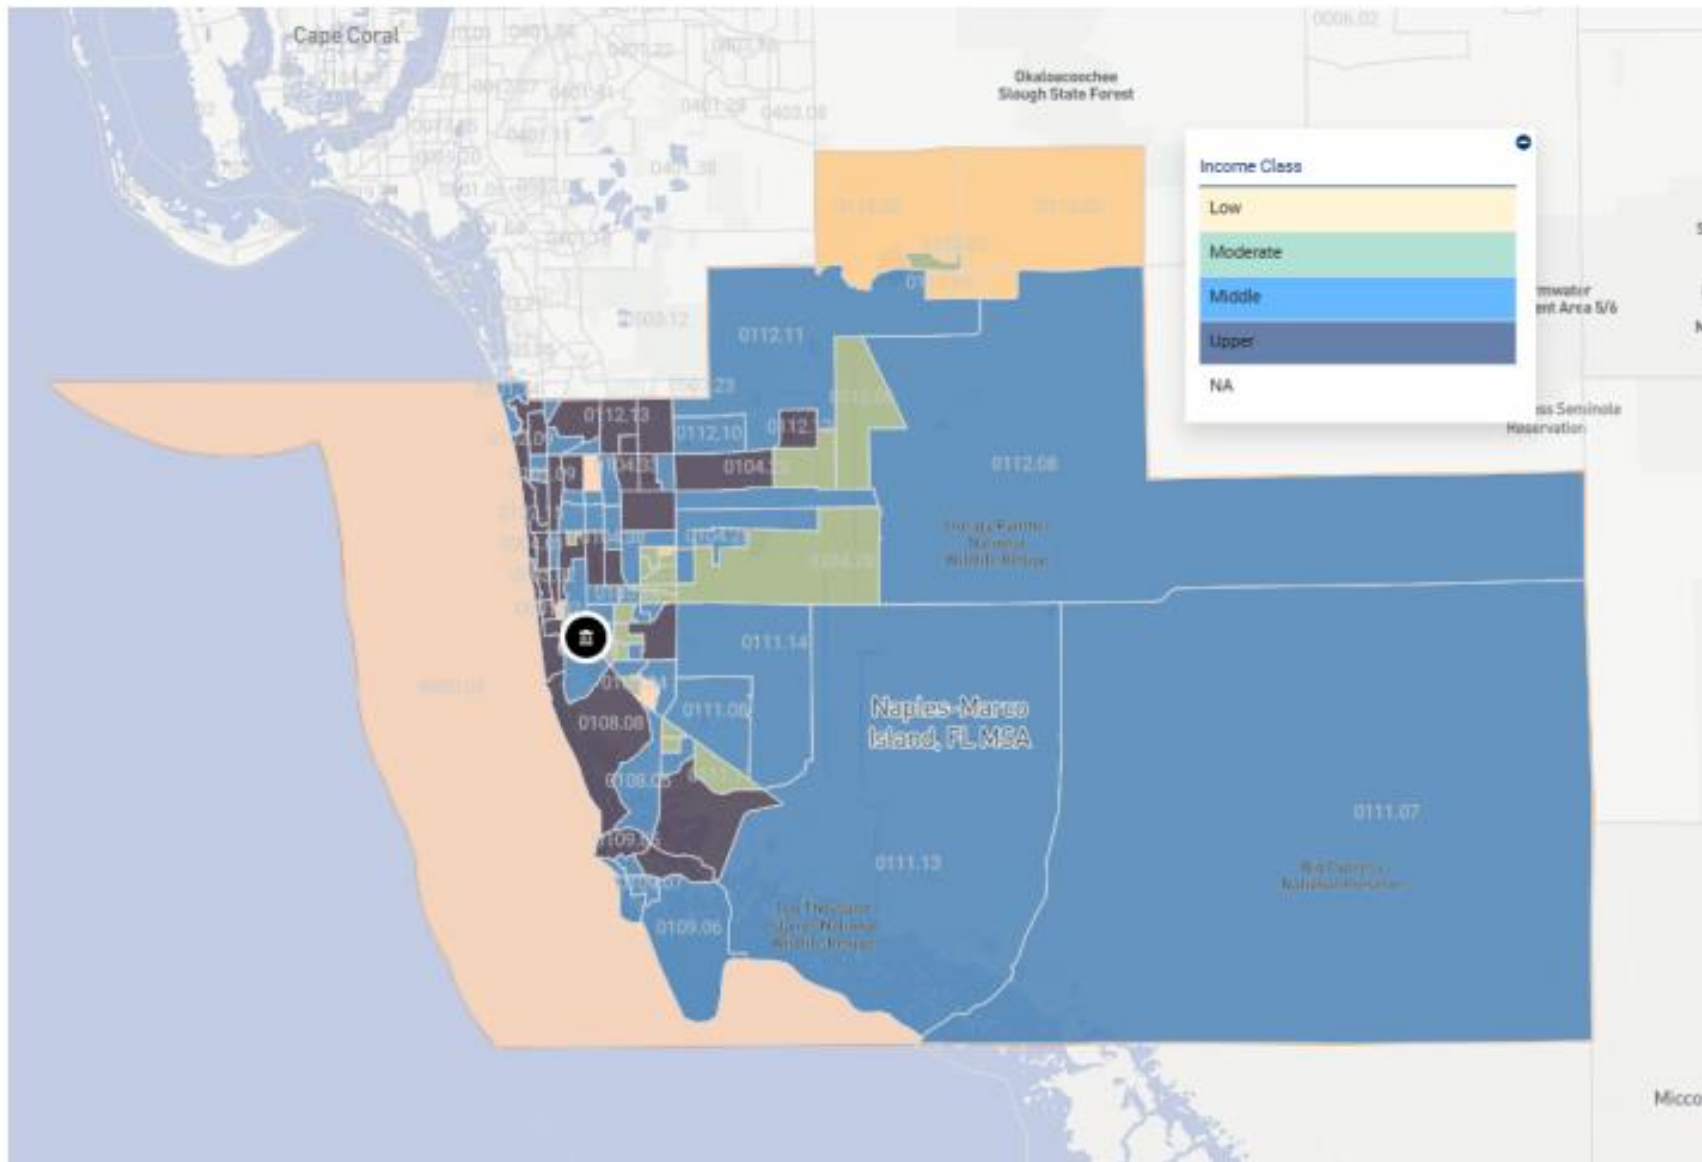

# Assessment Area: CRESTVIEW-FORT WALTON BEACH-DESTIN, FL MSA

# Assessment Area: 370 MIAMI-PORT ST. LUCIE-FORT LAUDERDALE CSA

# Assessment Area: NORTH PORT-BRADENTON-SARASOTA, FL MSA

# Assessment Area: PANAMA CITY, FL MSA