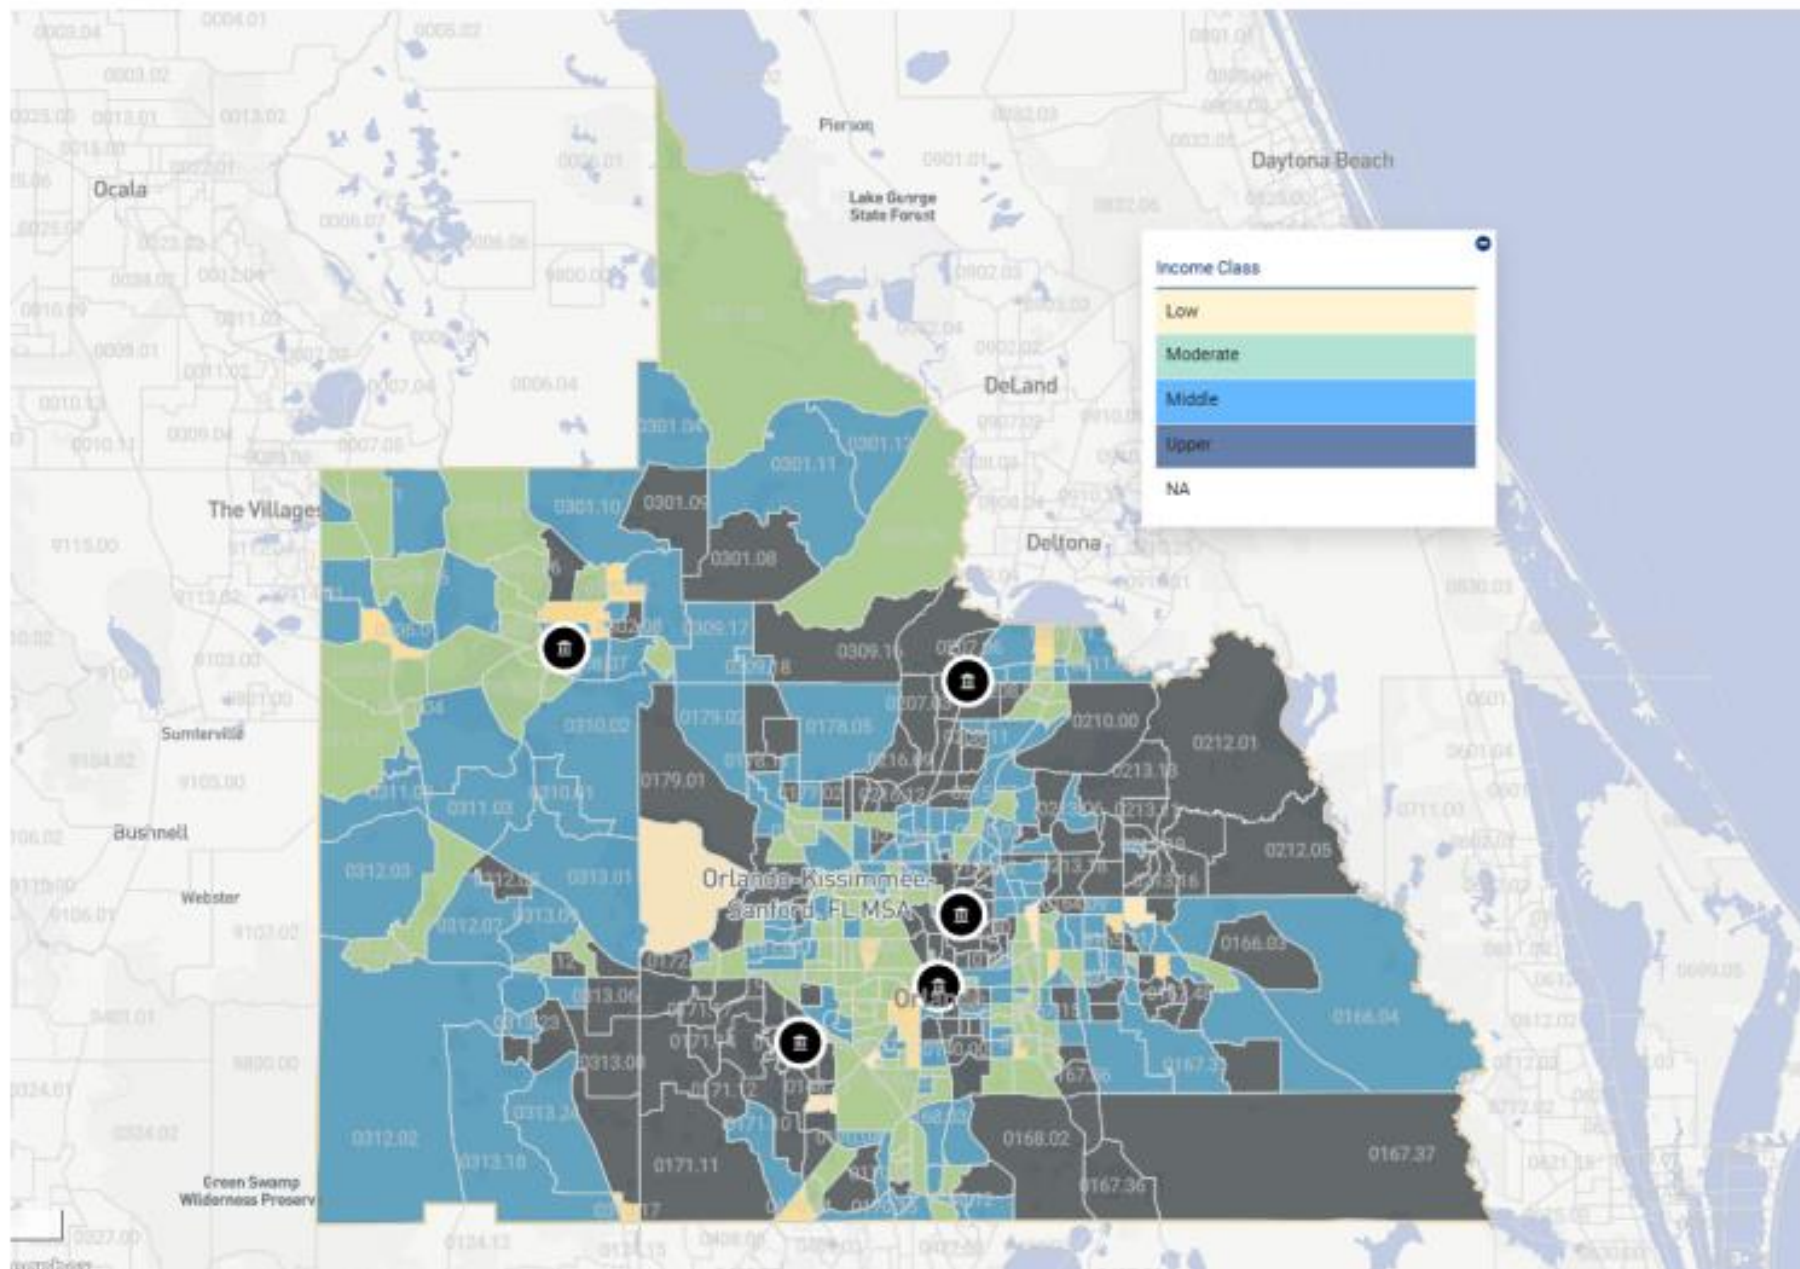

Assessment Area: ORLANDO-KISSIMMEE-SANFORD, FL MSA