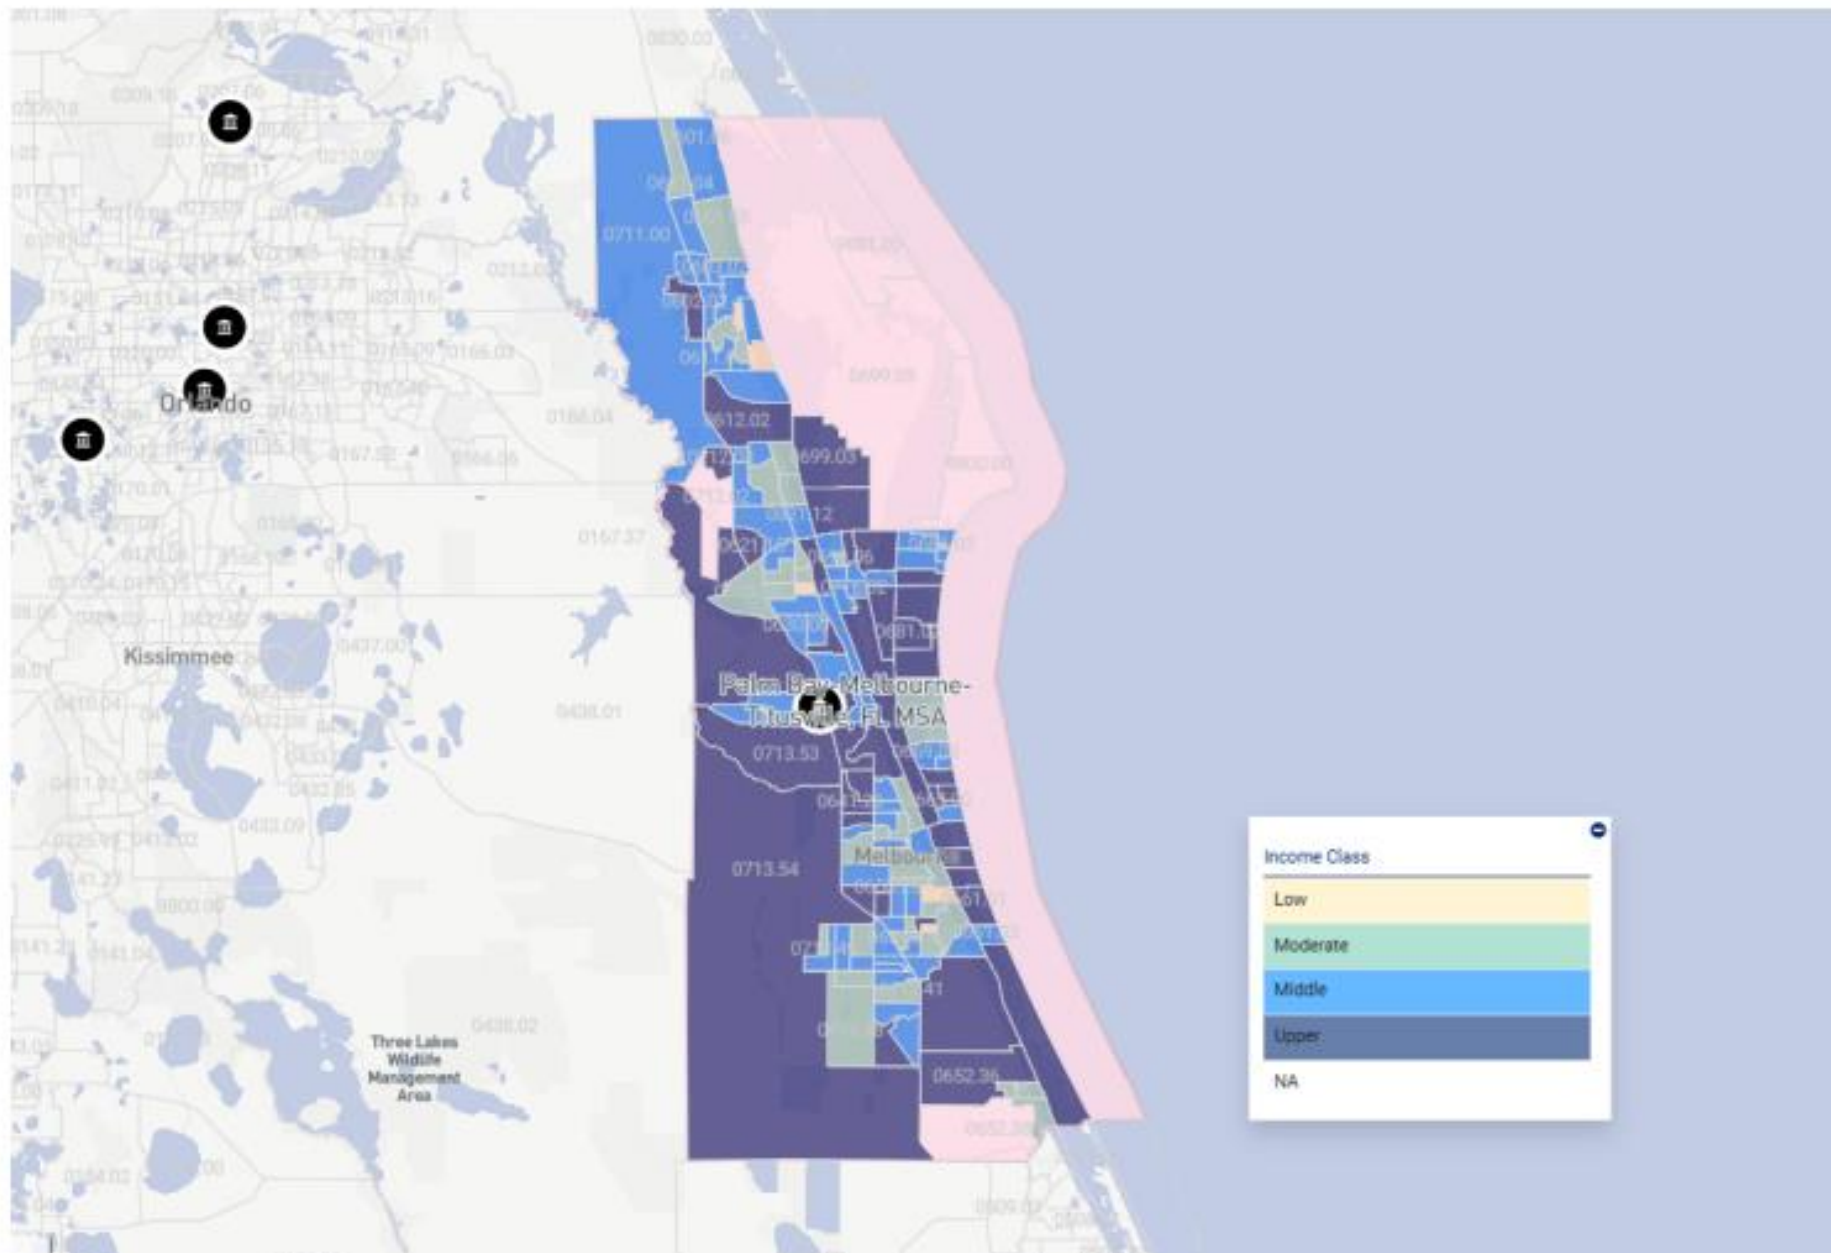

Assessment Area: PALM BAY-MELBOURNE-TITUSVILLE, FL MSA