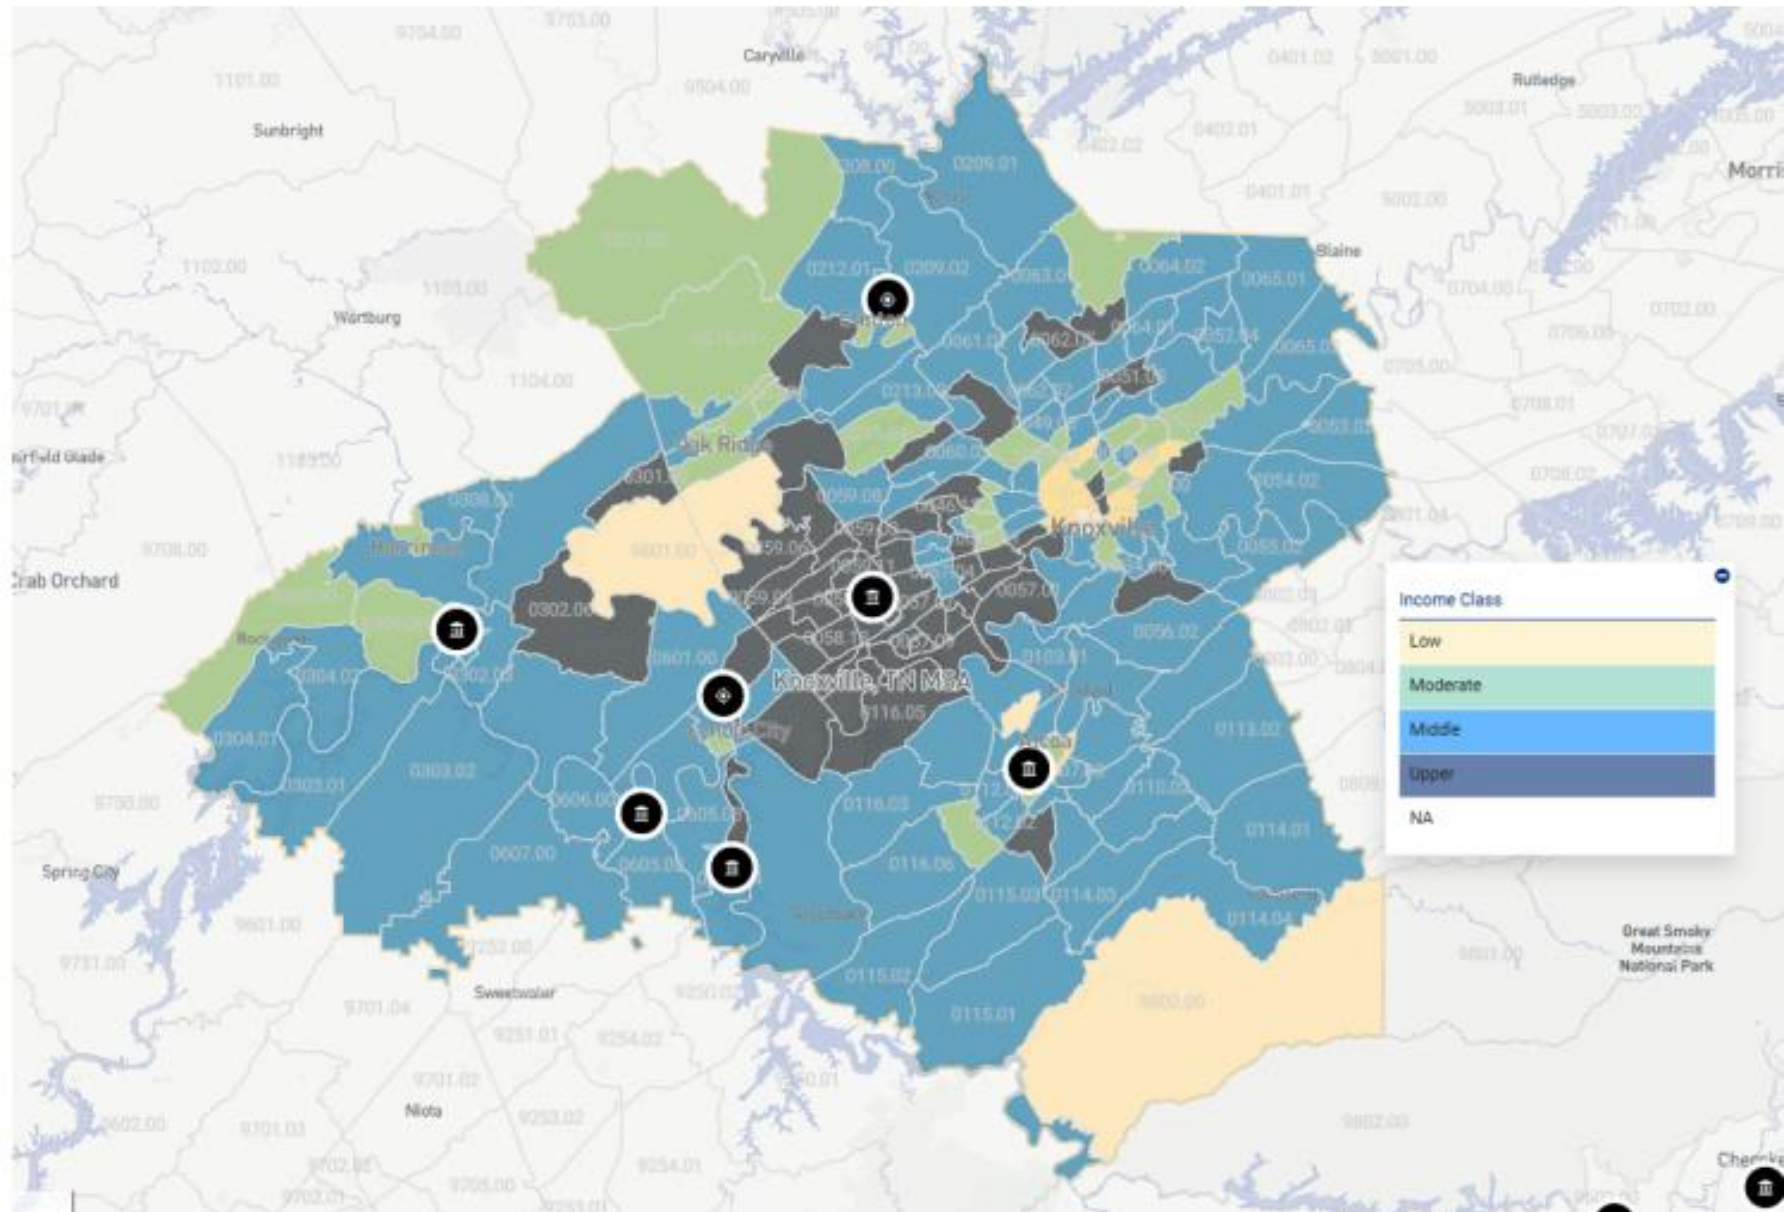

Assessment Area: CLARKSVILLE MSA

Assessment Area: KNOXVILLE, TN MSA

Assessment Area: NASHVILLE-DAVIDSON-MURFREESBORO-FRANKLIN, TN MSA