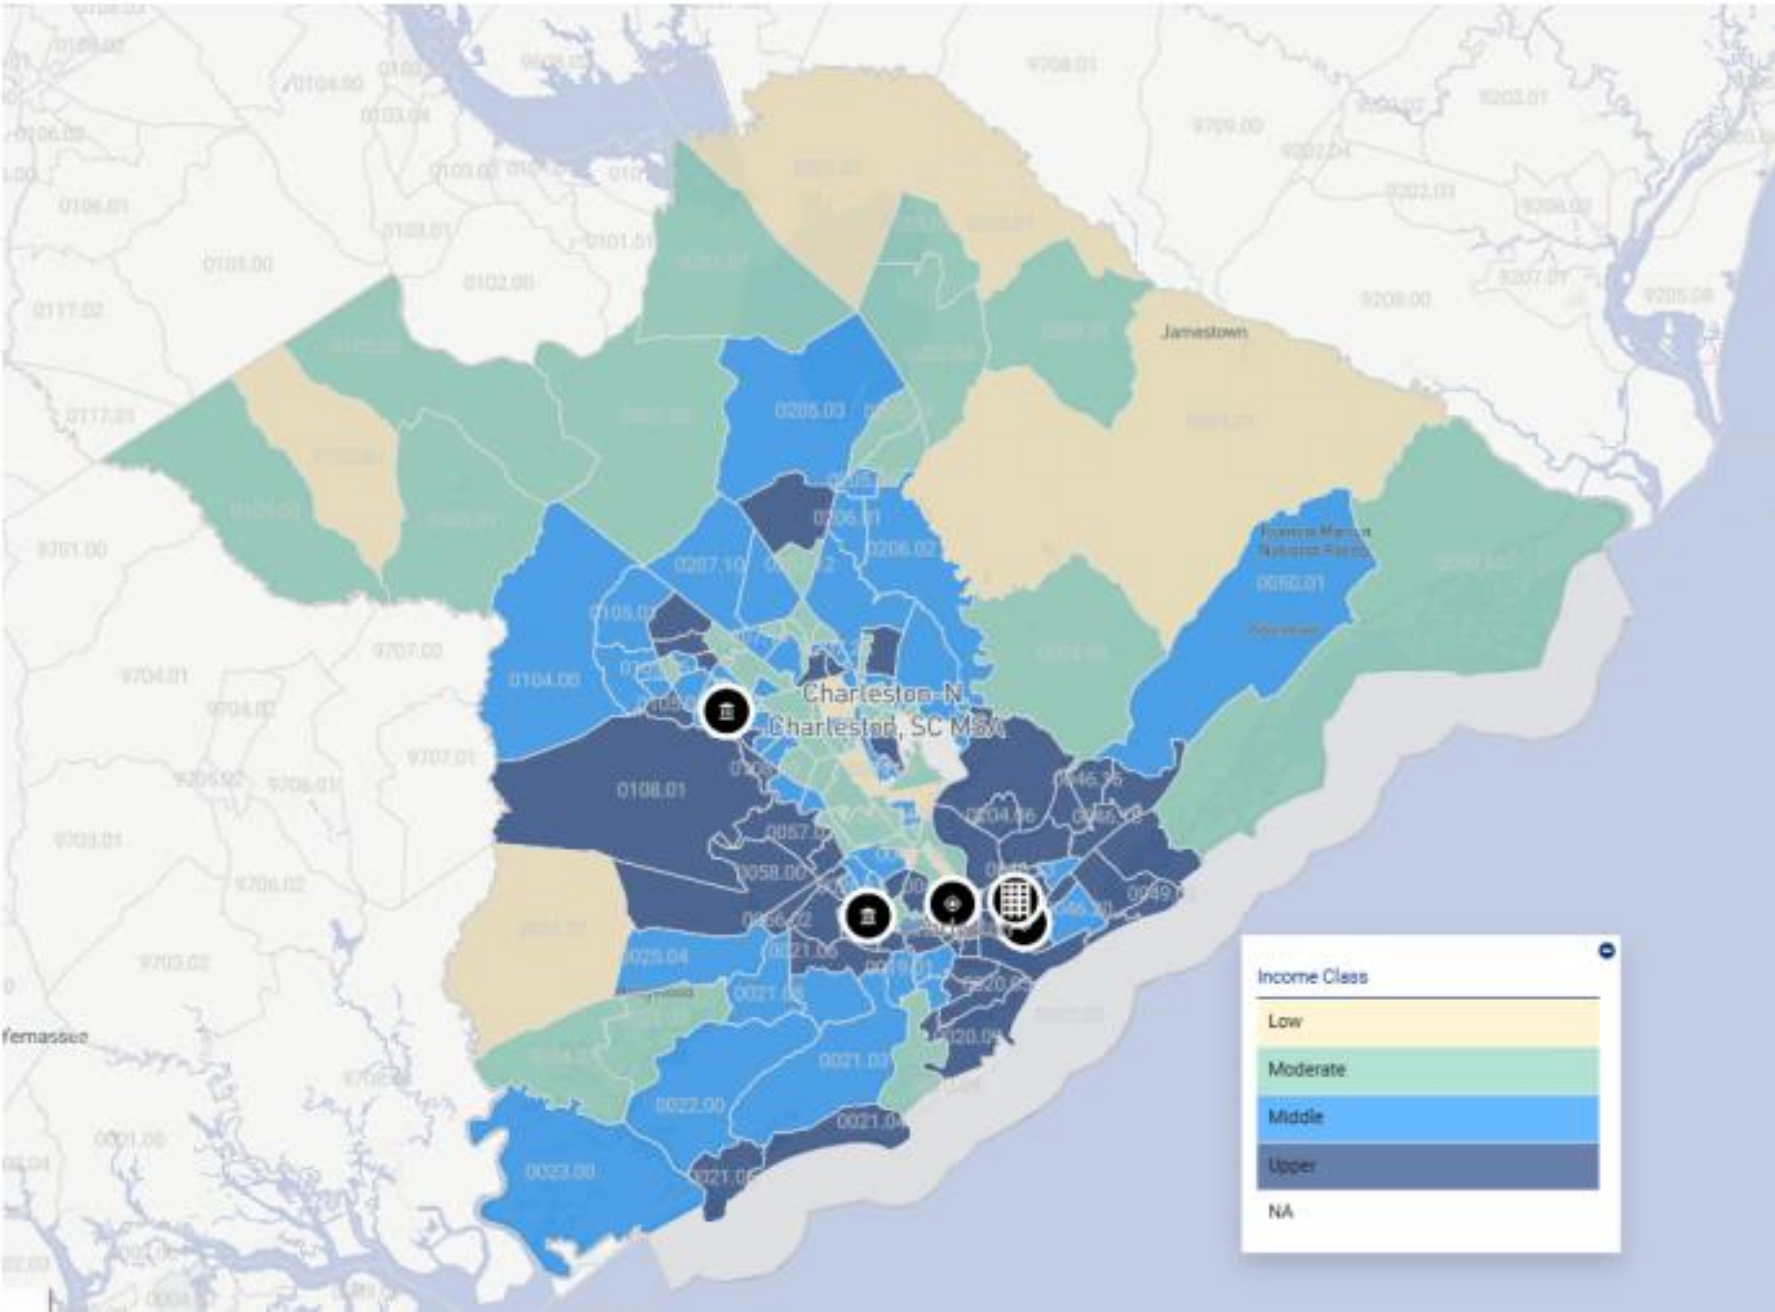

Assessment Area: CHARLESTON-N. CHARLESTON, SC MSA

Assessment Area: COLUMBIA, SC MSA

Assessment Area: 273 GREENVILLE-SPARTANBURG-ANDERSON CSA

Assessment Area: HILTON HEAD-BLUFFTON-PORT ROYAL, SC MSA

Assessment Area: MYRTLE BEACH-CONWAY- N MYRTLE BEACH, SC MSA