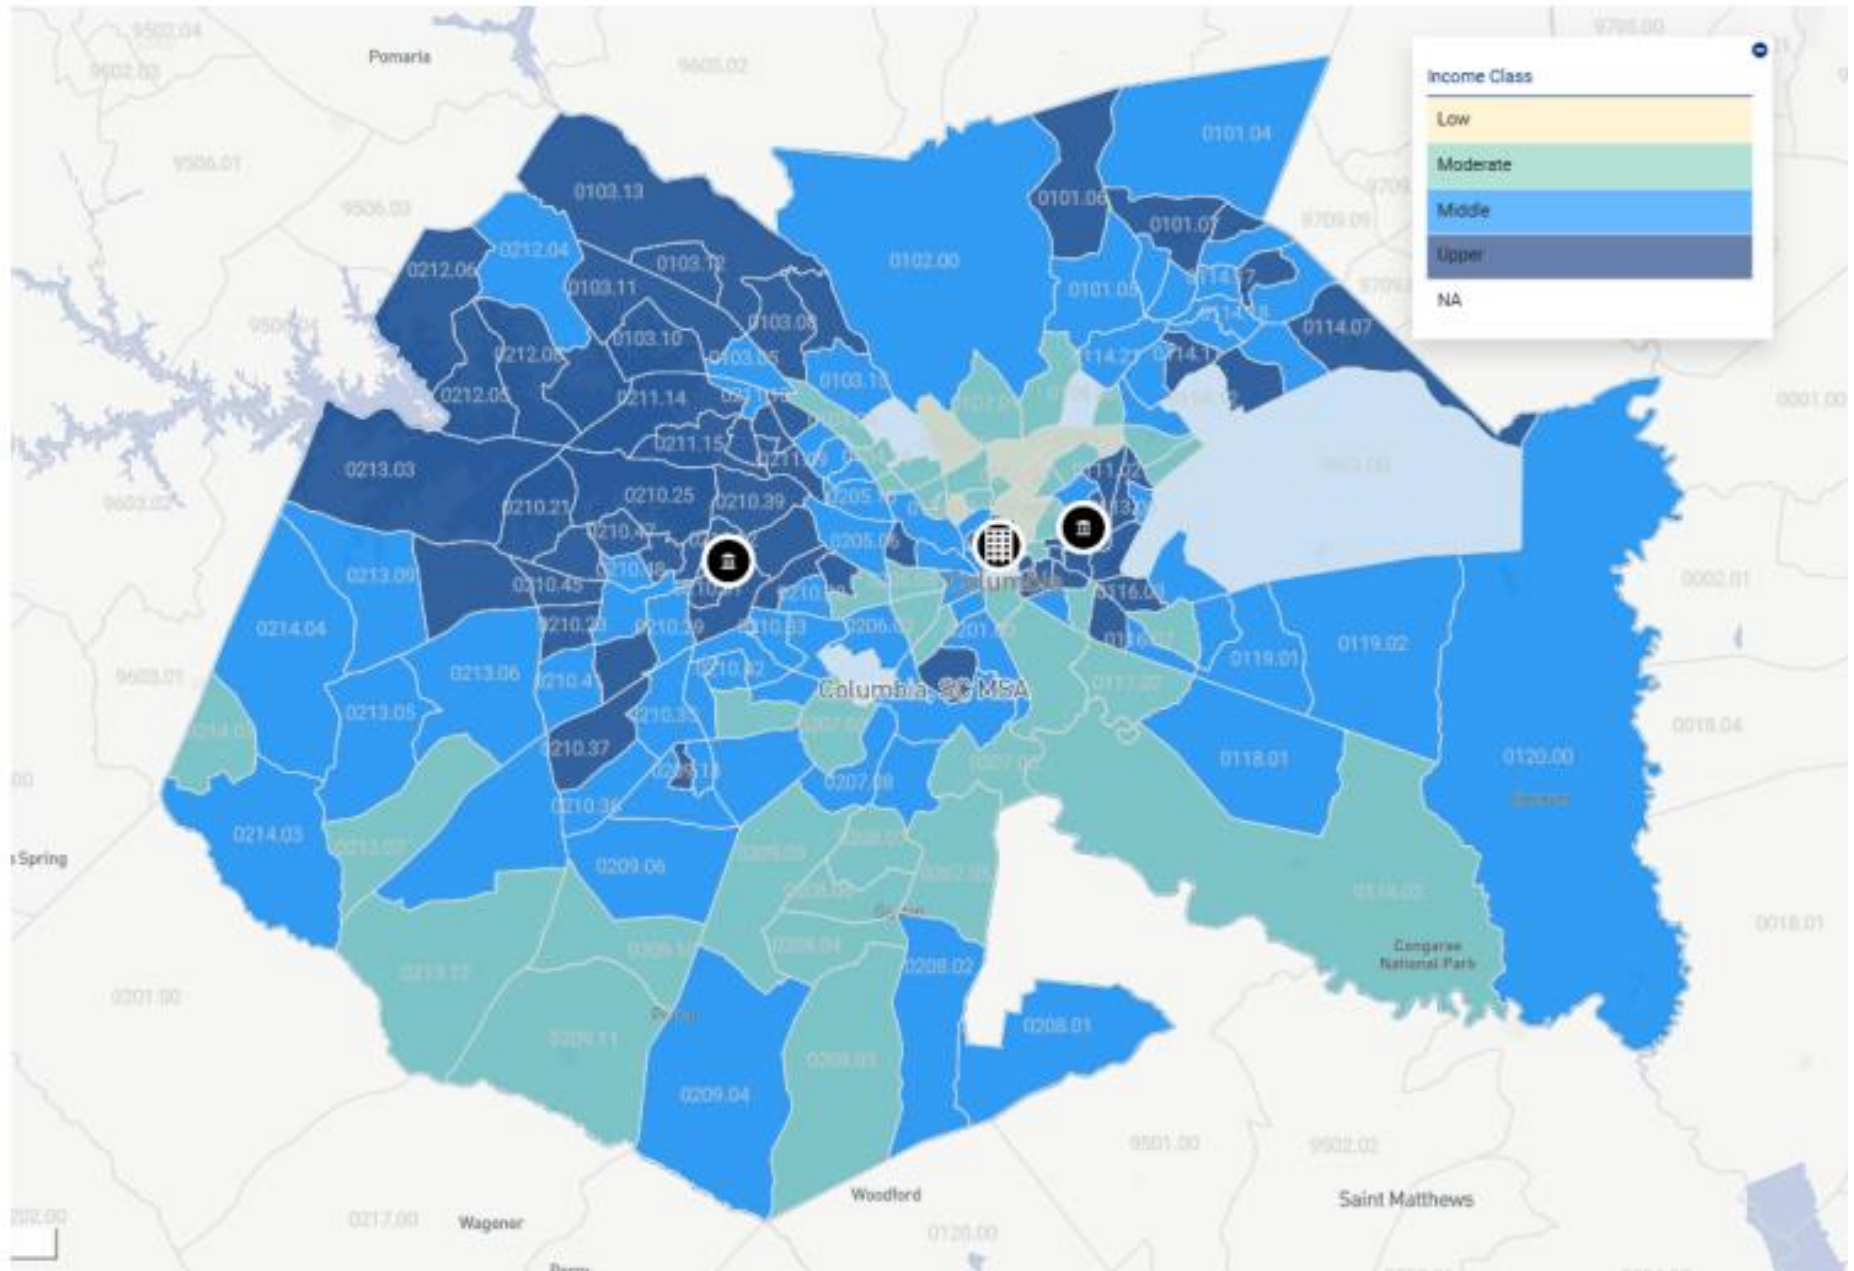

Assessment Area: CHARLESTON-N. CHARLESTON, SC MSA

Assessment Area: COLUMBIA, SC MSA

Assessment Area: 273 GREENVILLE-SPARTANBURG-ANDERSON CSA

Assessment Area: HILTON HEAD-BLUFFTON-PORT ROYAL, SC MSA

Assessment Area: MYRTLE BEACH-CONWAY- N MYRTLE BEACH, SC MSA