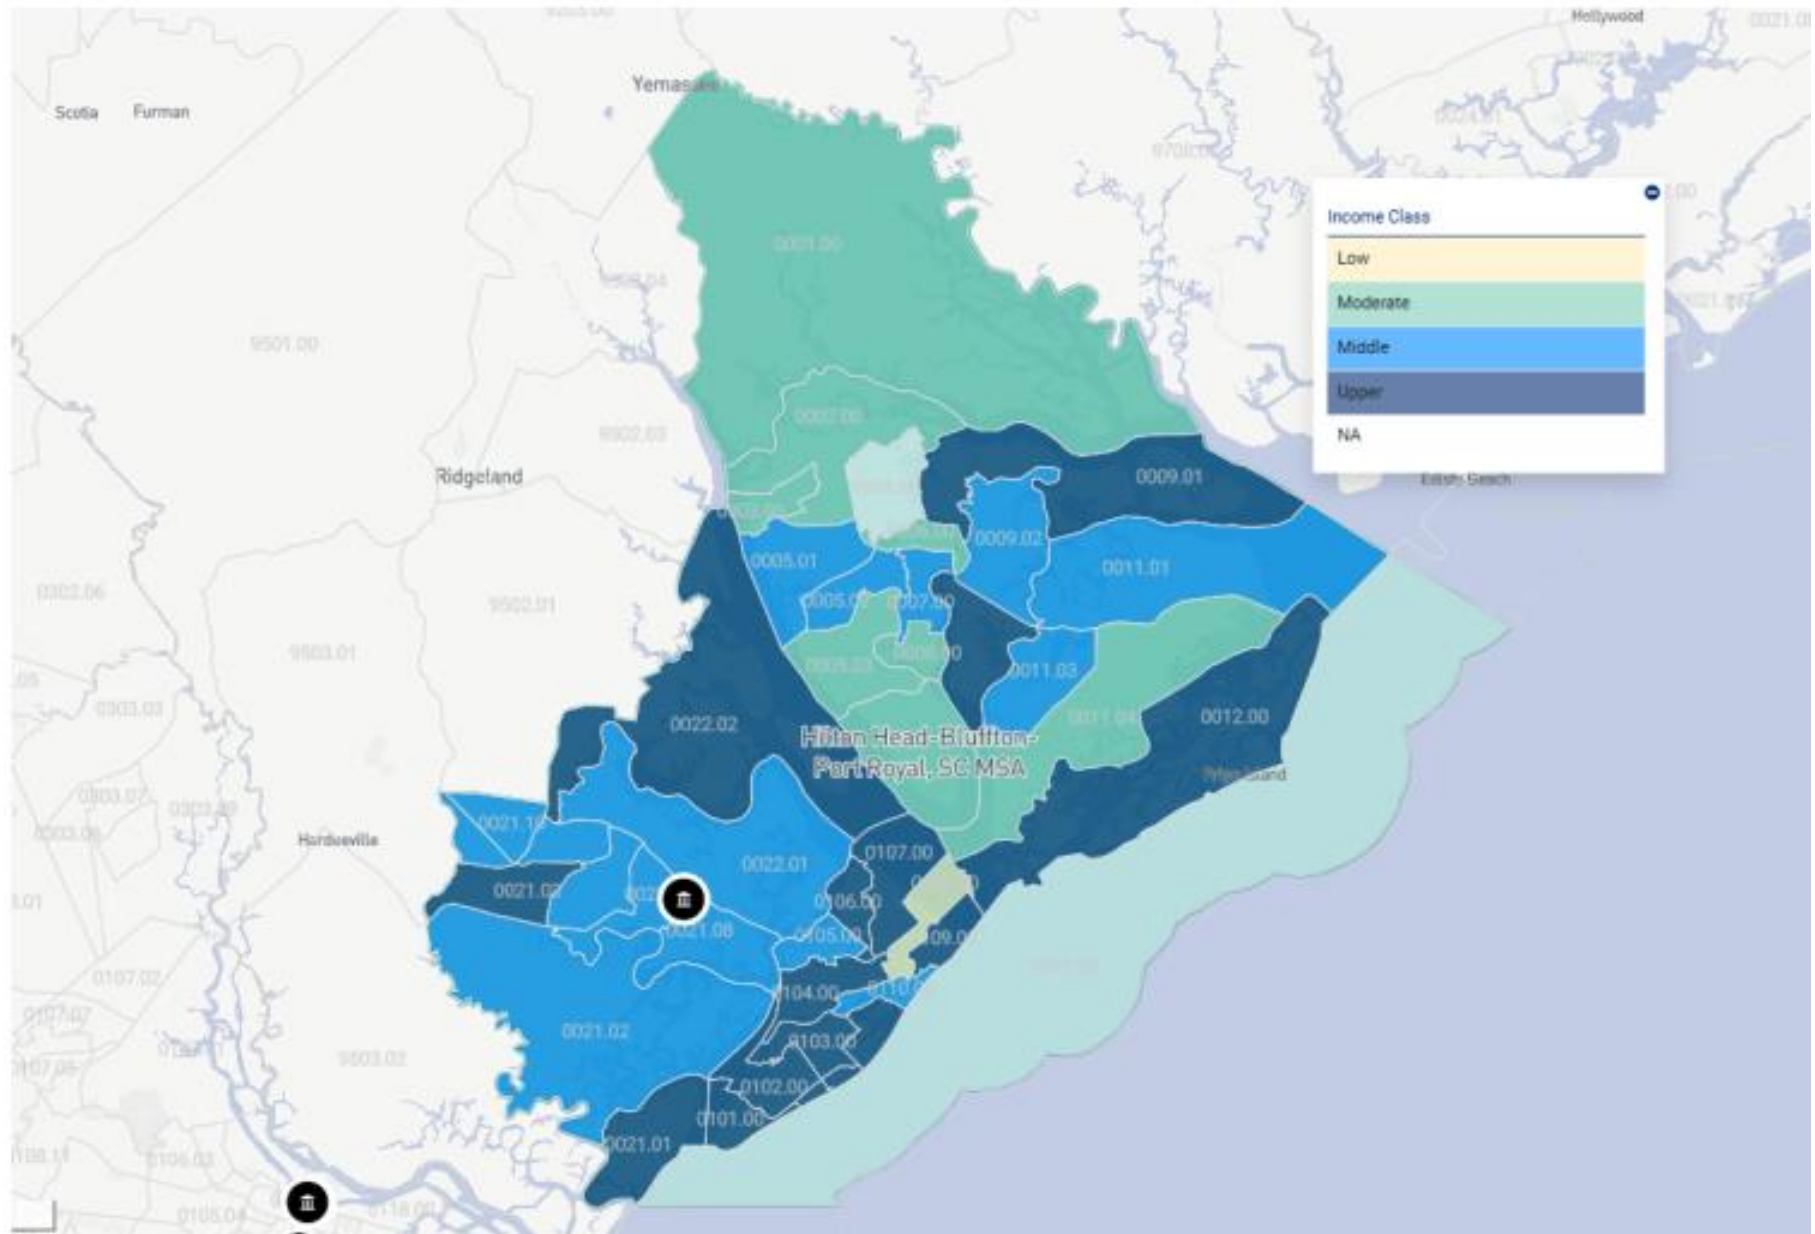

Assessment Area: CHARLESTON-N. CHARLESTON, SC MSA

Assessment Area: COLUMBIA, SC MSA

Assessment Area: 273 GREENVILLE-SPARTANBURG-ANDERSON CSA

Assessment Area: HILTON HEAD-BLUFFTON-PORT ROYAL, SC MSA

Assessment Area: MYRTLE BEACH-CONWAY- N MYRTLE BEACH, SC MSA