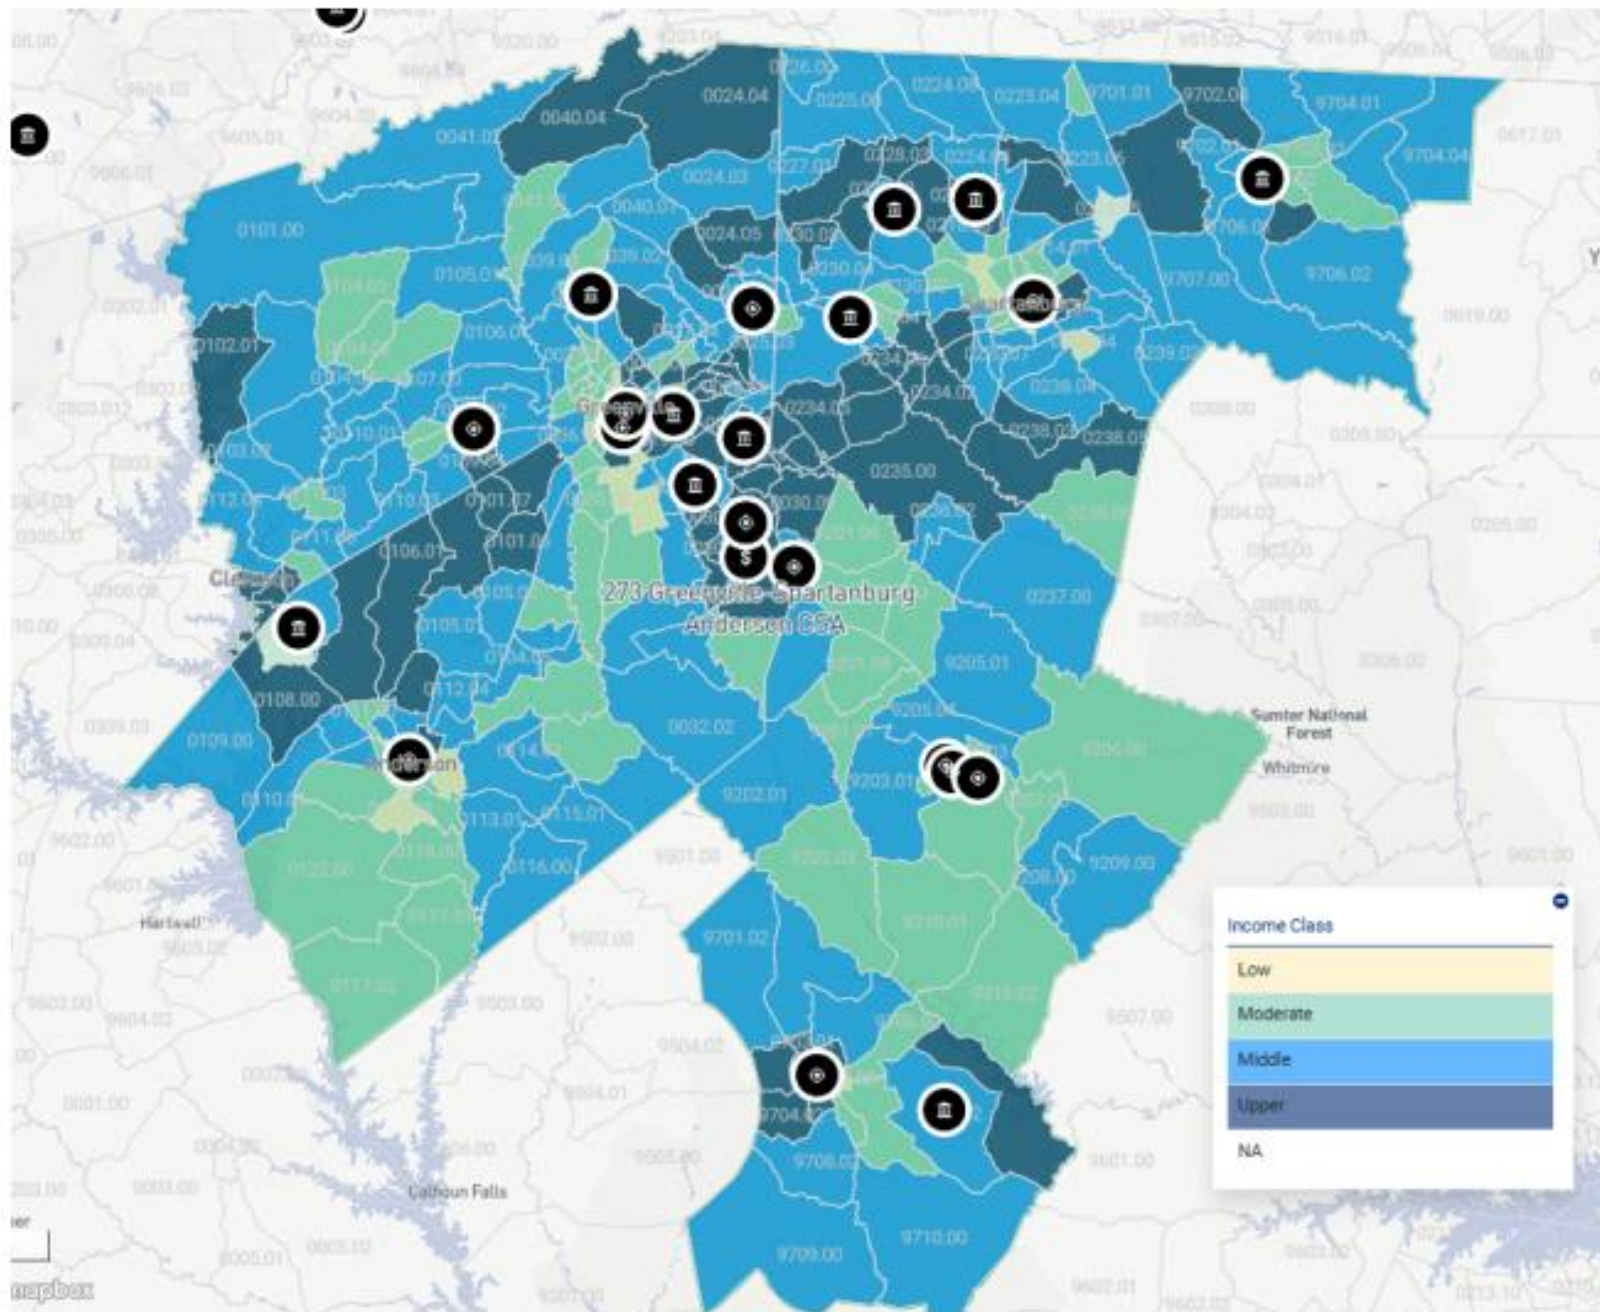

Assessment Area: CHARLESTON-N. CHARLESTON, SC MSA

Assessment Area: COLUMBIA, SC MSA

Assessment Area: 273 GREENVILLE-SPARTANBURG-ANDERSON CSA

Assessment Area: HILTON HEAD-BLUFFTON-PORT ROYAL, SC MSA

Assessment Area: MYRTLE BEACH-CONWAY- N MYRTLE BEACH, SC MSA